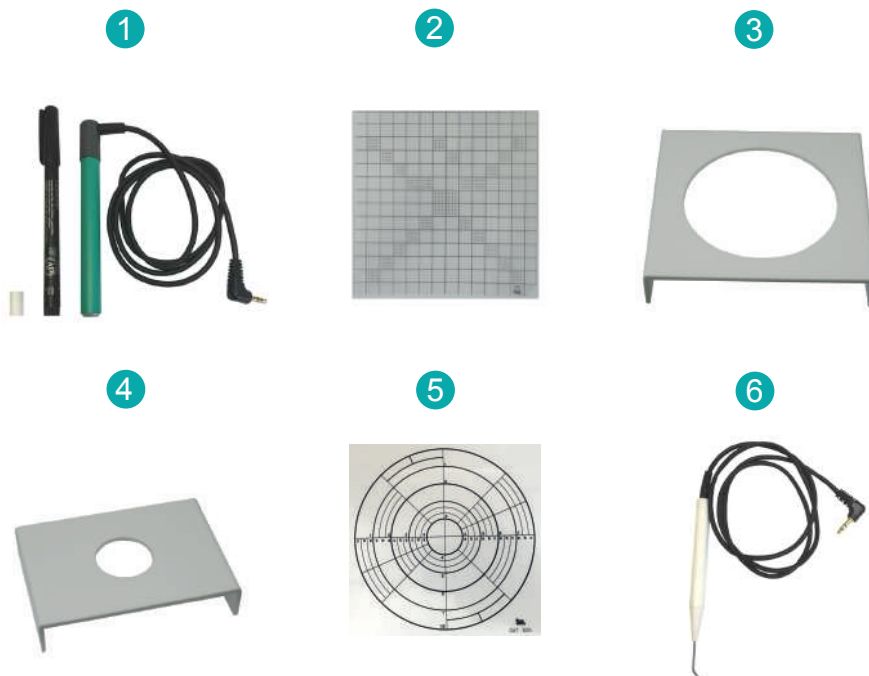

Ordering Information

CAT. 90008700 DOT Colony Counter with 120mm magnifying glass with light.

CAT. 90008701 DOT Colony Counter with 100mm magnifying glass without light.

Accessories and Consumables

1. Clickable permanent marker
CAT. 900011459

2. Mixer Grid 1/6 cm²
CAT. 9000613

3. 150mm centering device
CAT. 9000615

4. 60mm centering device
CAT. 9000606

5. Spiral Grid
CAT. 9000625

6. Stainless contact pointer
CAT. 900011460

Technical data

Counter: 4 digits, 9 mm LED-Display. Maximum count 9999

Inputs: Clickable permanent marker/ Stainless contact pointer (optional).

Outputs: USB Human Interface Device (HID) emulating standard PC keyboard output receivable by PC running keyboard compatible applications (Microsoft Windows®).

USB Virtual COM port (VCP) reserved for IUL, S.A. Technical Service purposes.

Upper light power (12V DC, 500mA)

Magnifying glasses: Biconvex, 100/120 mm Ø, 4 Diopters, DIN x 2

Lightning: Bottom light, 4 selectable intensities, On/Off switching powered from the instrument.

Upper light (depending of the glass magnifier ordered), On/Off switching powered from the instrument.

Specifications subjects to change without notice.

Mains: 100/240 V, 50/60 Hz

Power: 50W

Dimensions (WxDxH):

211x320x335 mm / 8.3x12.6x13.2 in (Cat. No. 90008700)

211x320x395 mm / 8.3x12.6x15.5 in (Cat. No. 90008701)

Weight:

3,2 Kg / 7,0 lb (Cat. No. 90008700)

2,7 Kg / 5,95 lb (Cat. No. 90008701)

For more information please visit us at:

www.STabaTe.com

>34ABA>Ei Ež>ž>a` VdW# " Ž@ShW) - $**"' 3 1S'VW ž? SvqV (Spain)

[Xa@STabaTe.com · T. +34 9# $(' + ' ("